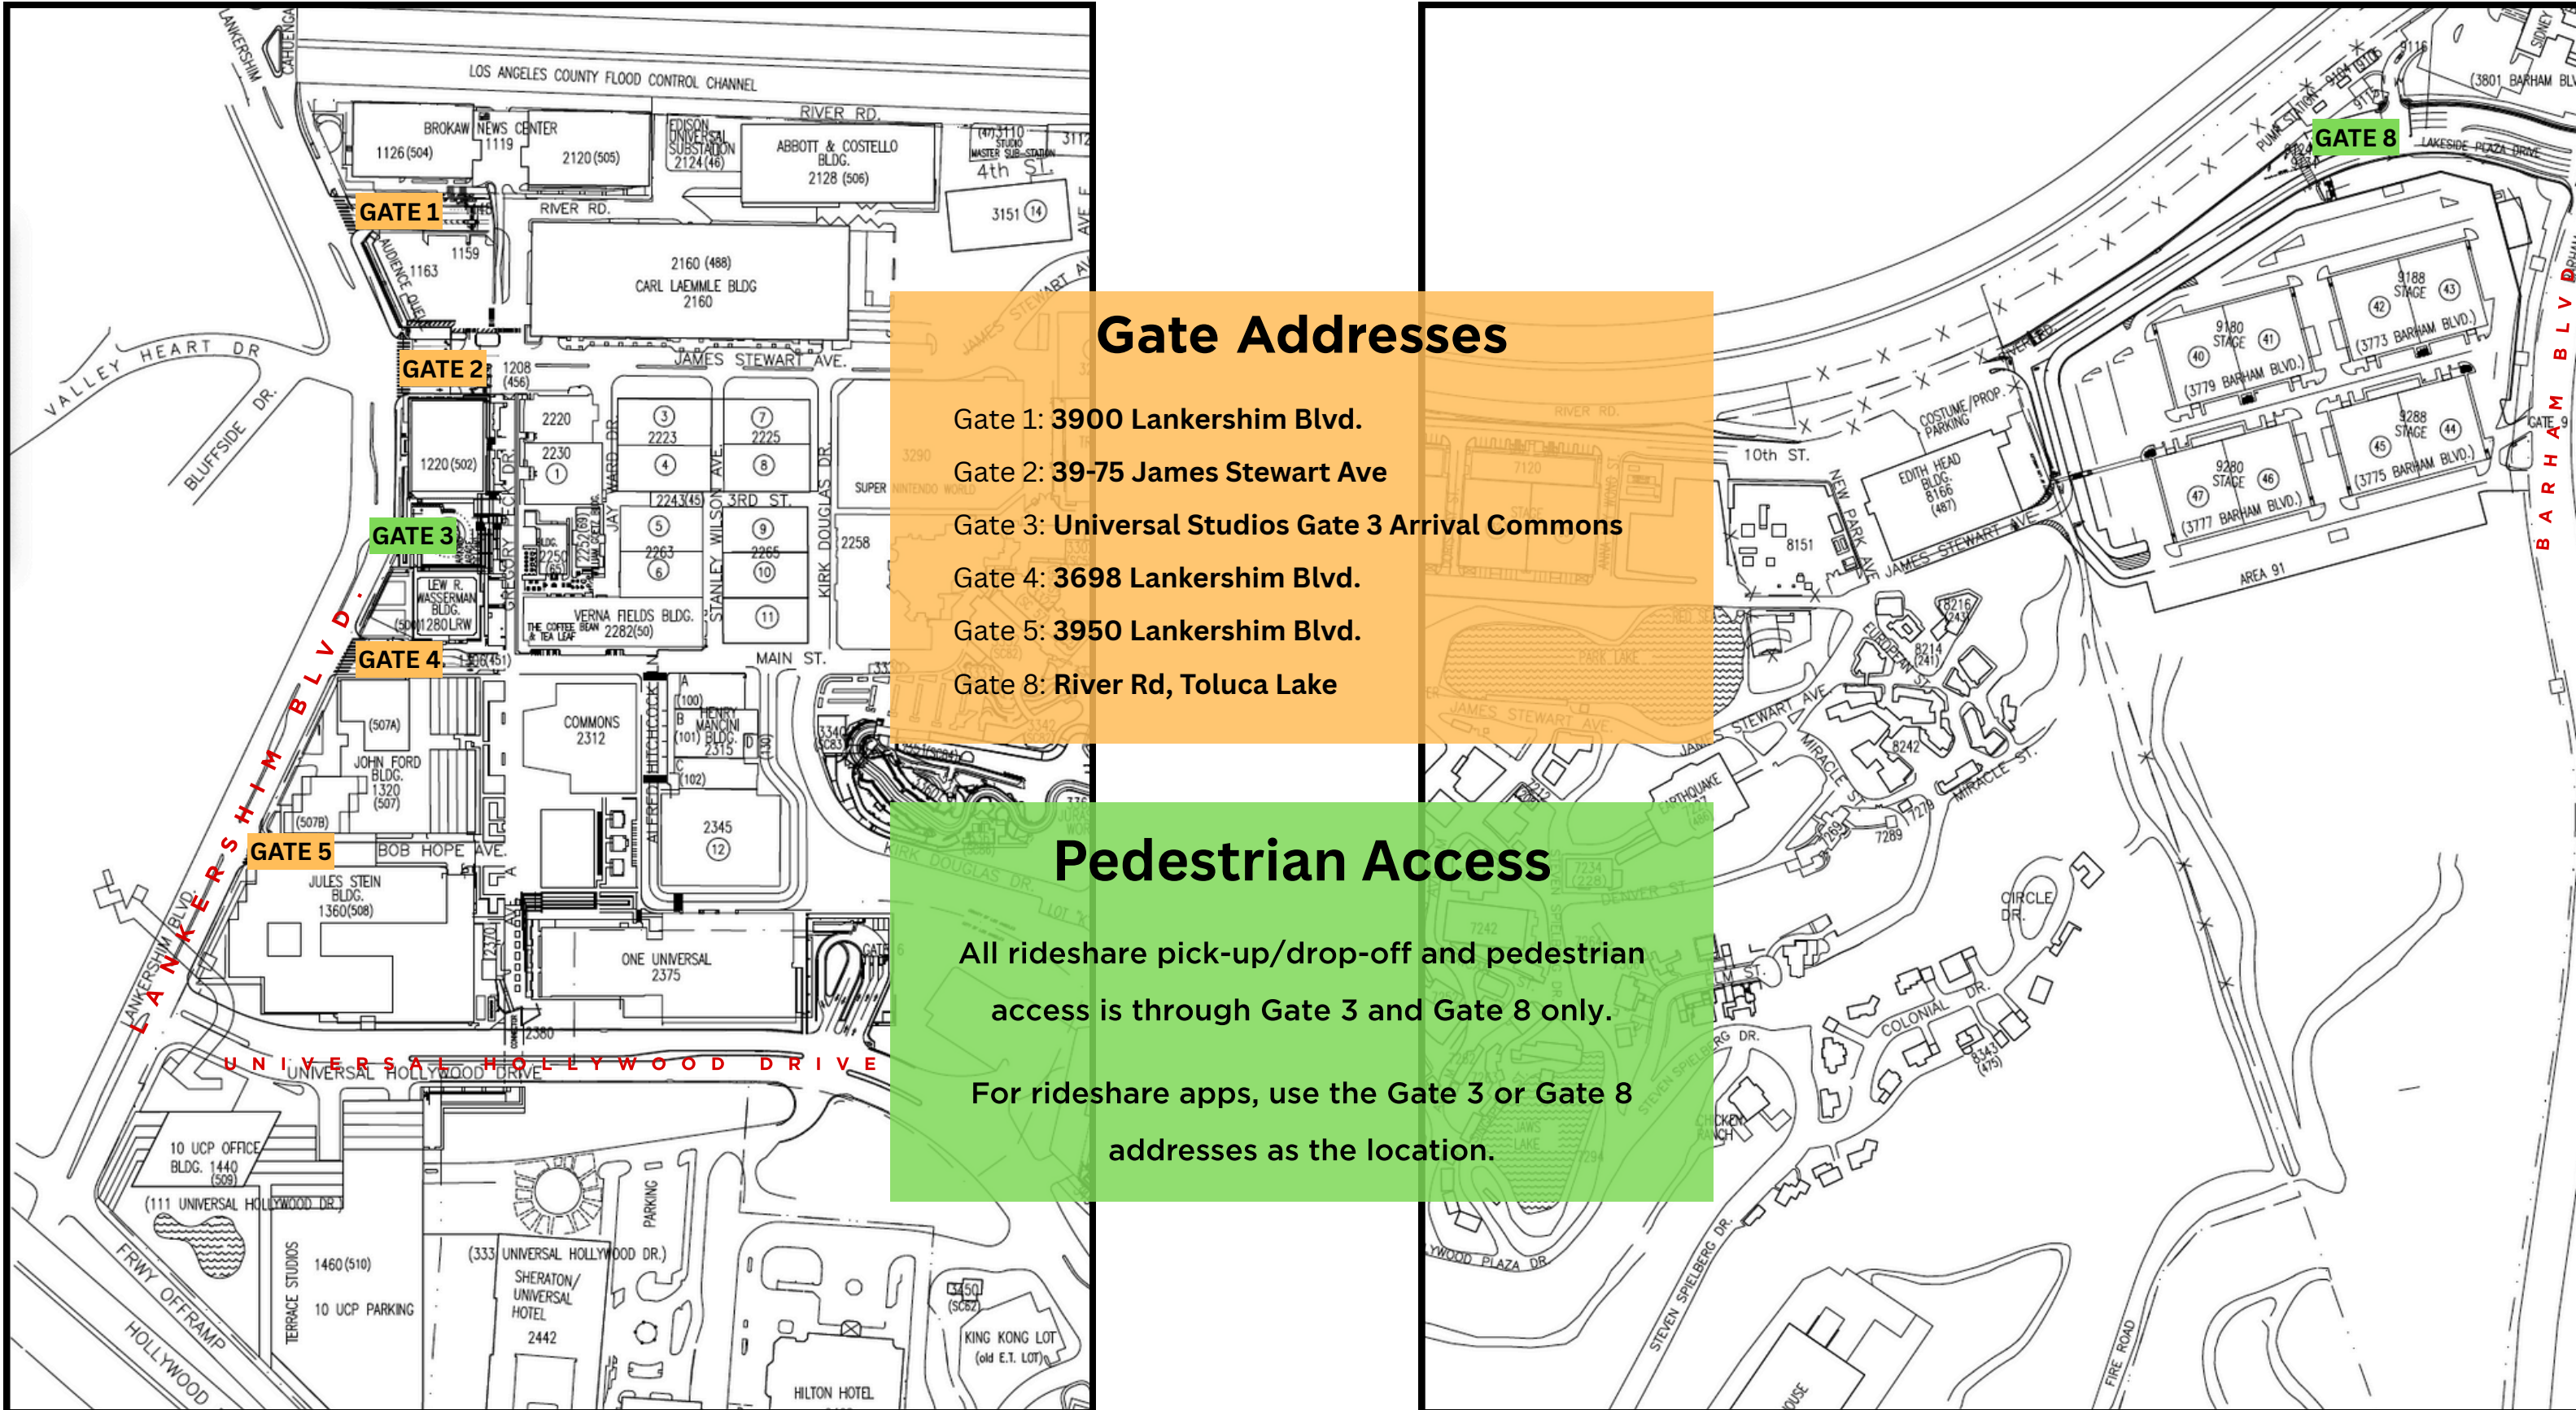

# Universal Studios Lot Directional Map - Gates

## Gate Addresses

- Gate 1: 3900 Lankershim Blvd.
- Gate 2: 39-75 James Stewart Ave
- Gate 3: Universal Studios Gate 3 Arrival Commons
- Gate 4: 3698 Lankershim Blvd.
- Gate 5: 3950 Lankershim Blvd.
- Gate 8: River Rd, Toluca Lake

## Pedestrian Access

All rideshare pick-up/drop-off and pedestrian access is through Gate 3 and Gate 8 only.

For rideshare apps, use the Gate 3 or Gate 8 addresses as the location.