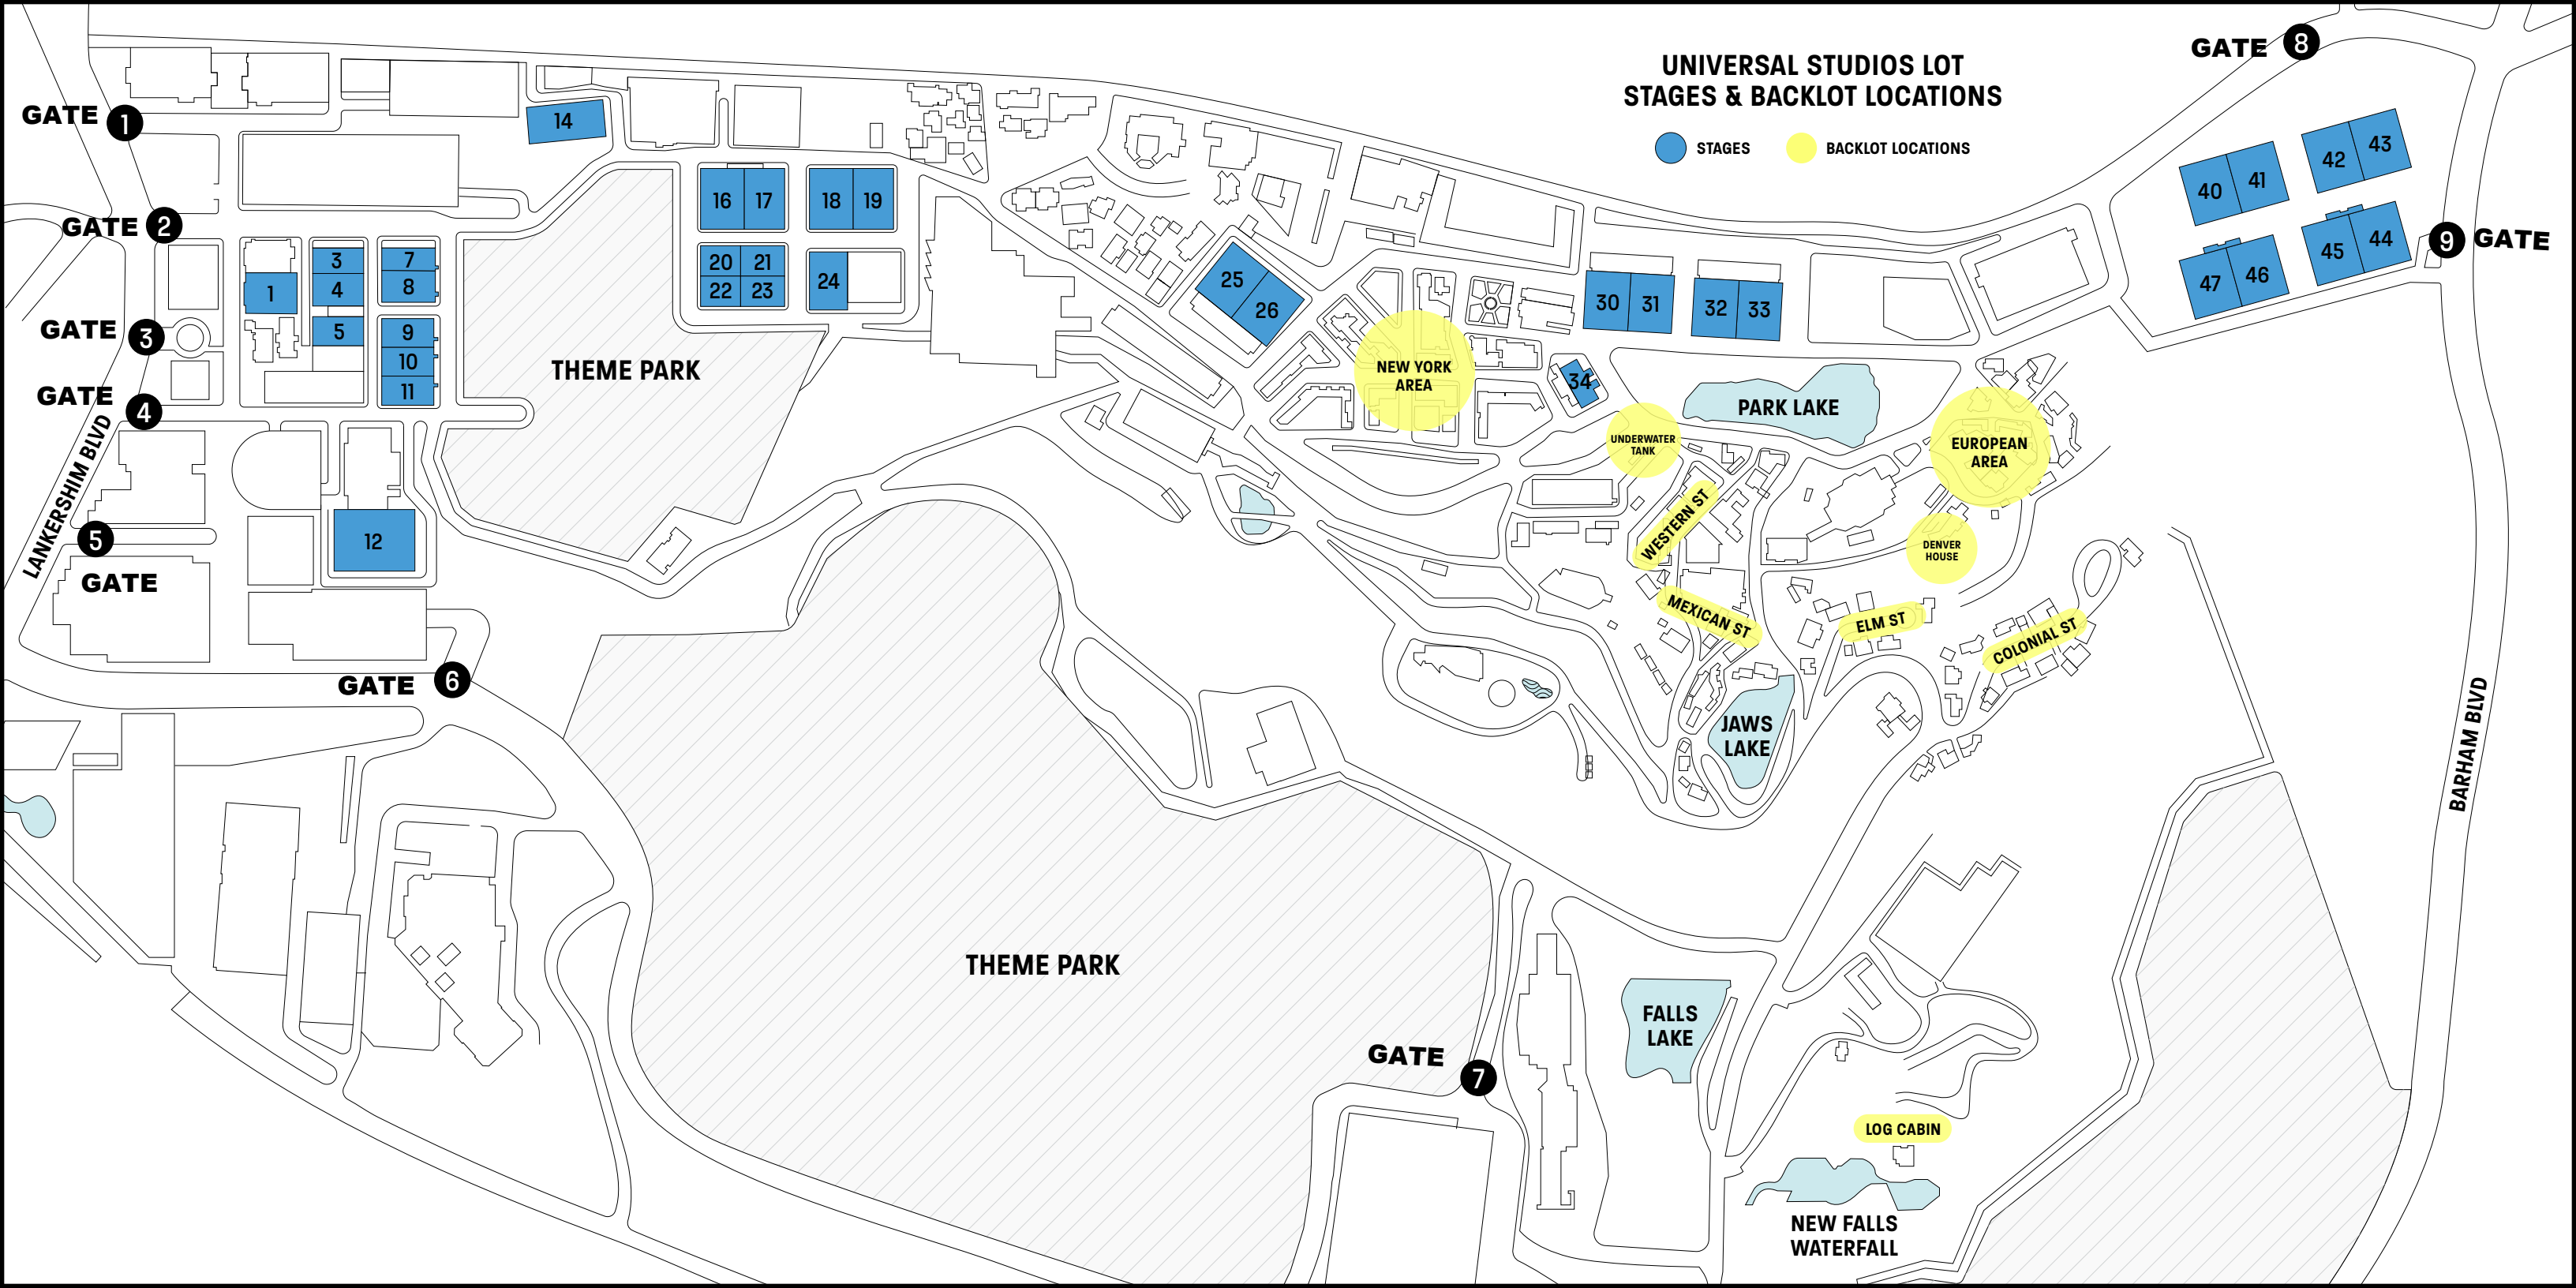

UNIVERSAL STUDIOS LOT STAGES & BACKLOT LOCATIONS

● STAGES ● BACKLOT LOCATIONS

GATE 1

GATE 2

GATE 3

GATE 4

GATE 5

GATE

THEME PARK

THEME PARK

NEW YORK AREA

EUROPEAN AREA

PARK LAKE

UNDERWATER TANK

DENVER HOUSE

WESTERN ST

MEXICAN ST

ELM ST

COLONIAL ST

JAWS LAKE

FALLS LAKE

LOG CABIN

NEW FALLS WATERFALL

BARHAM BLVD

LANKERSHIM BLVD

GATE

GATE

GATE

GATE

GATE

GATE

GATE